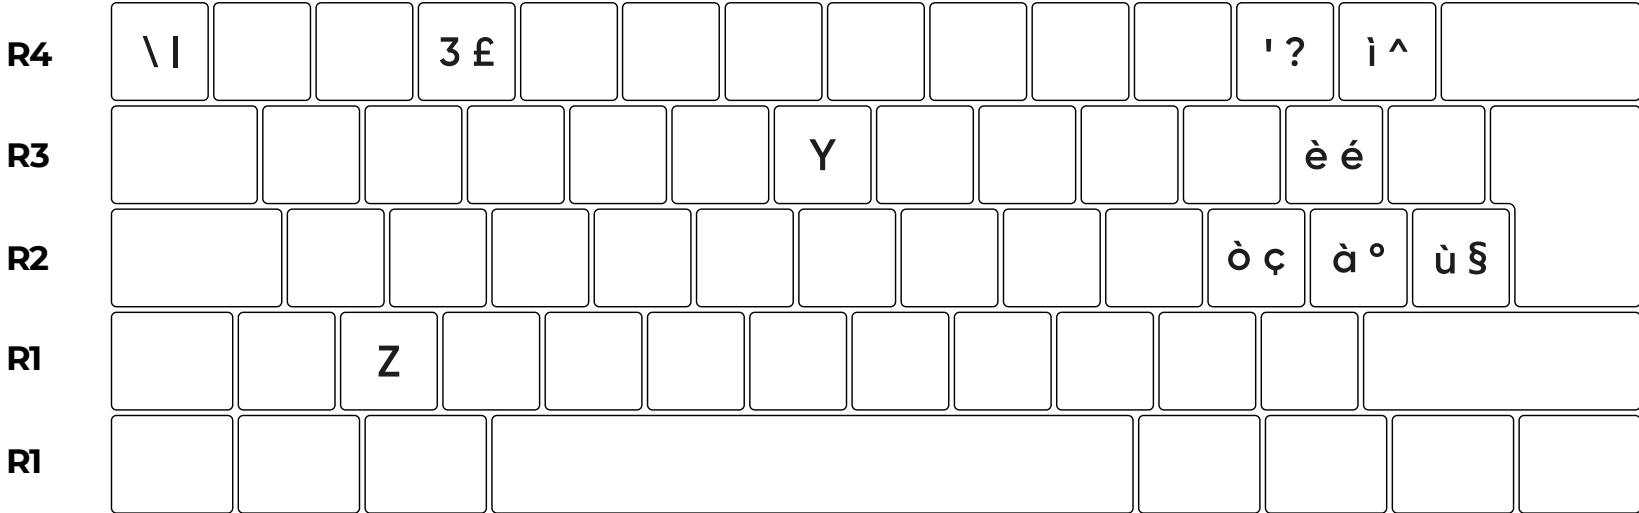

German to Italian