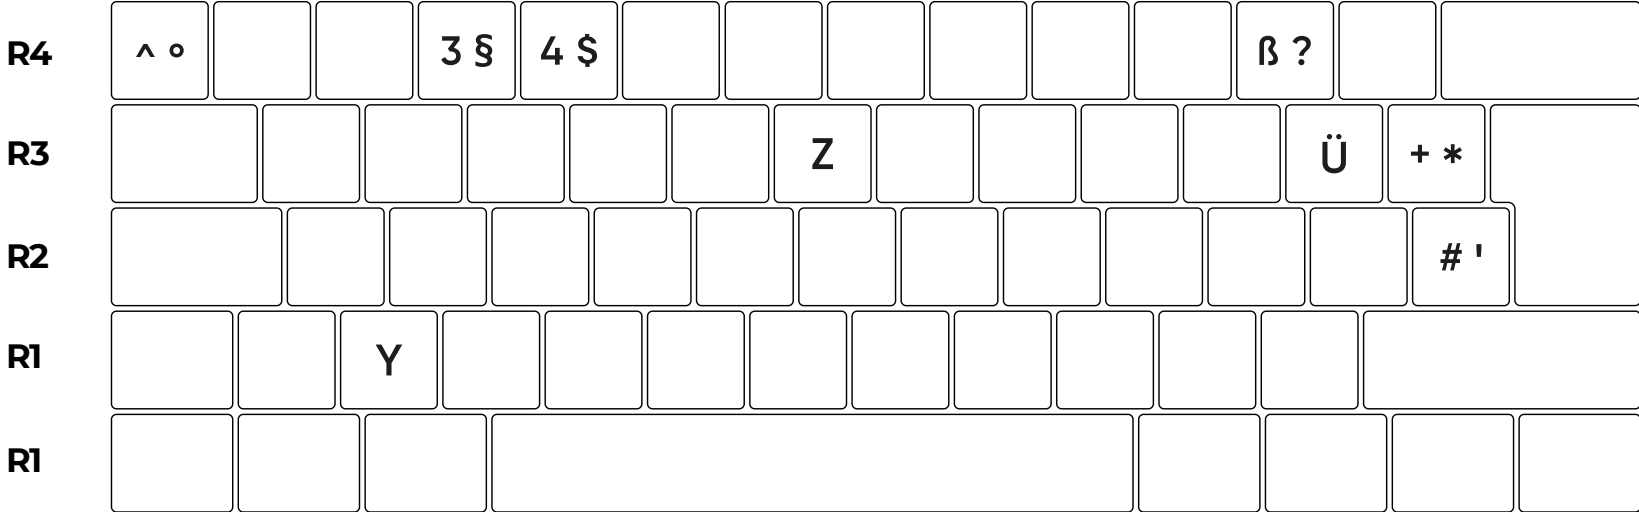

German to Finnish