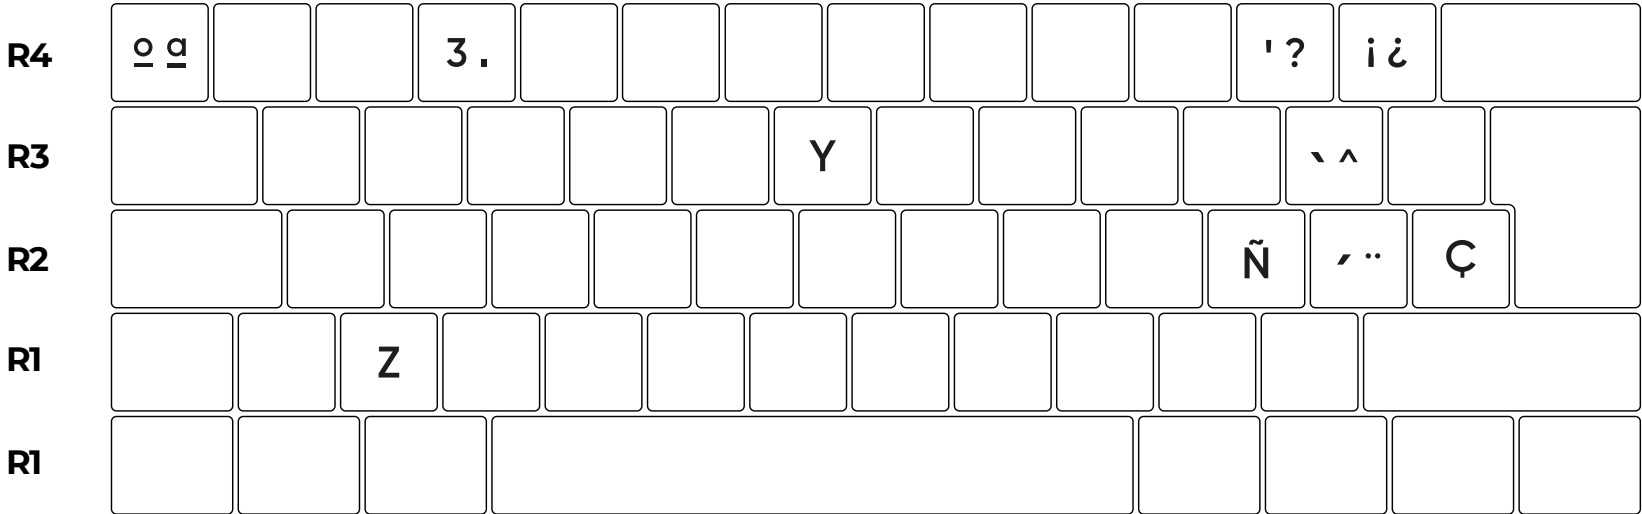

German to Spanish