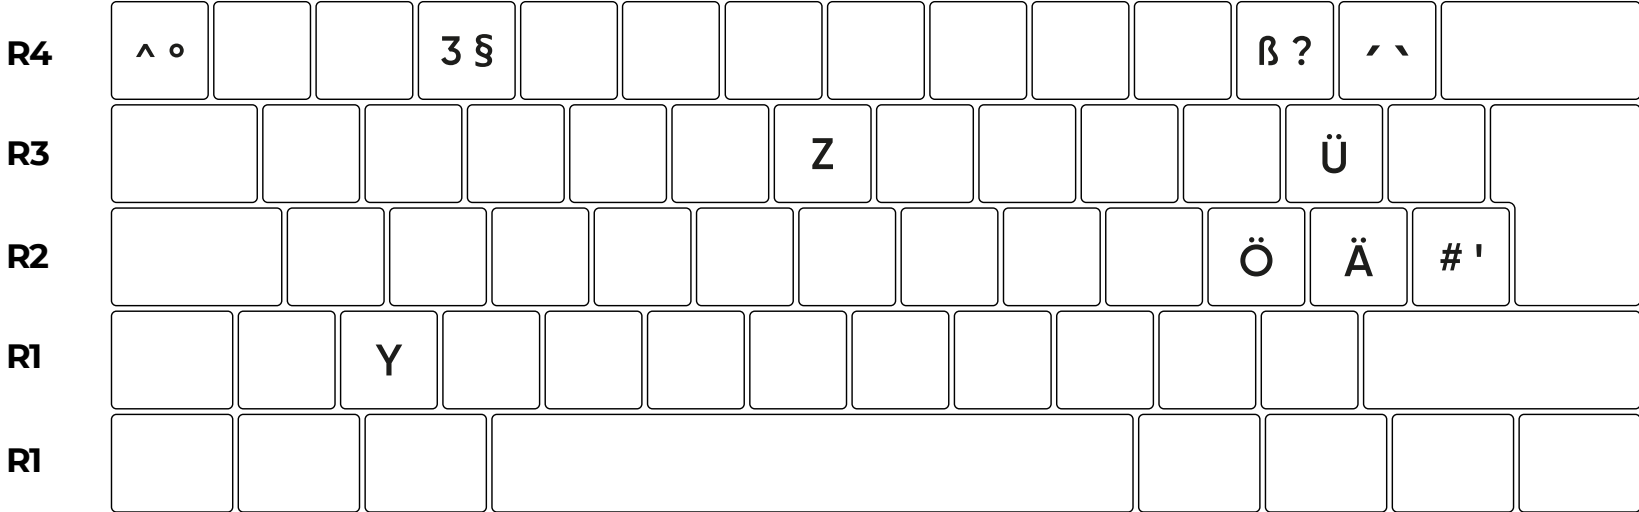

German to Italian