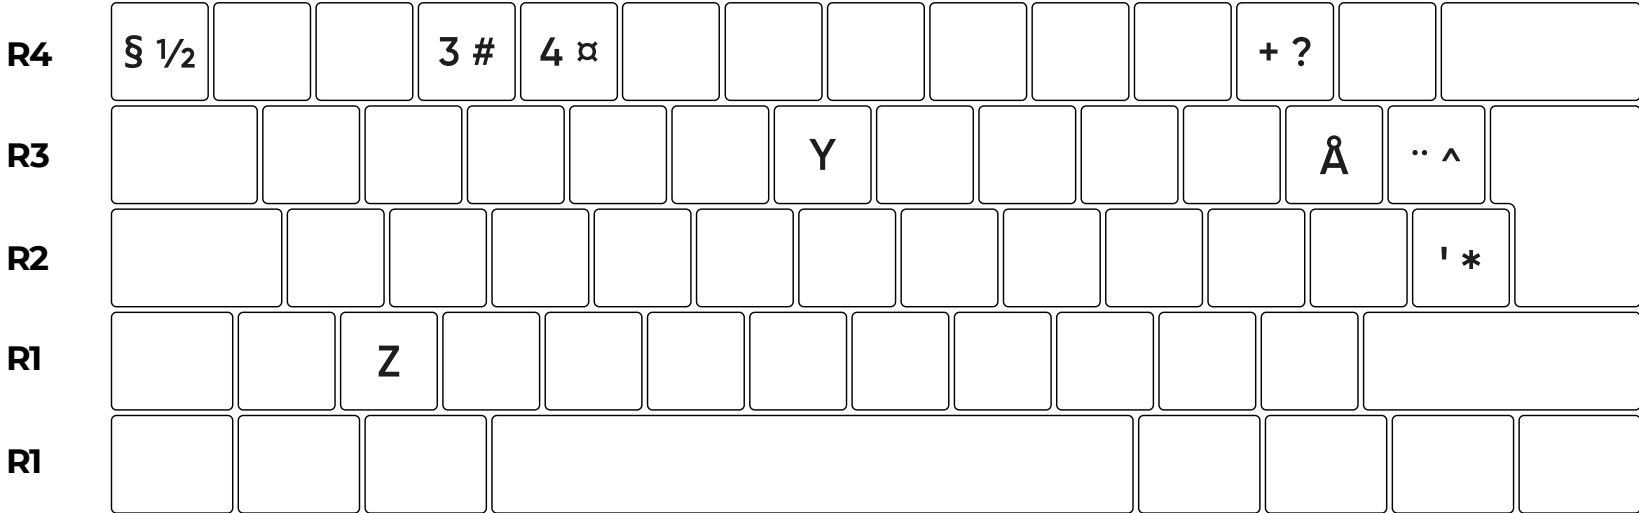

German to Finnish