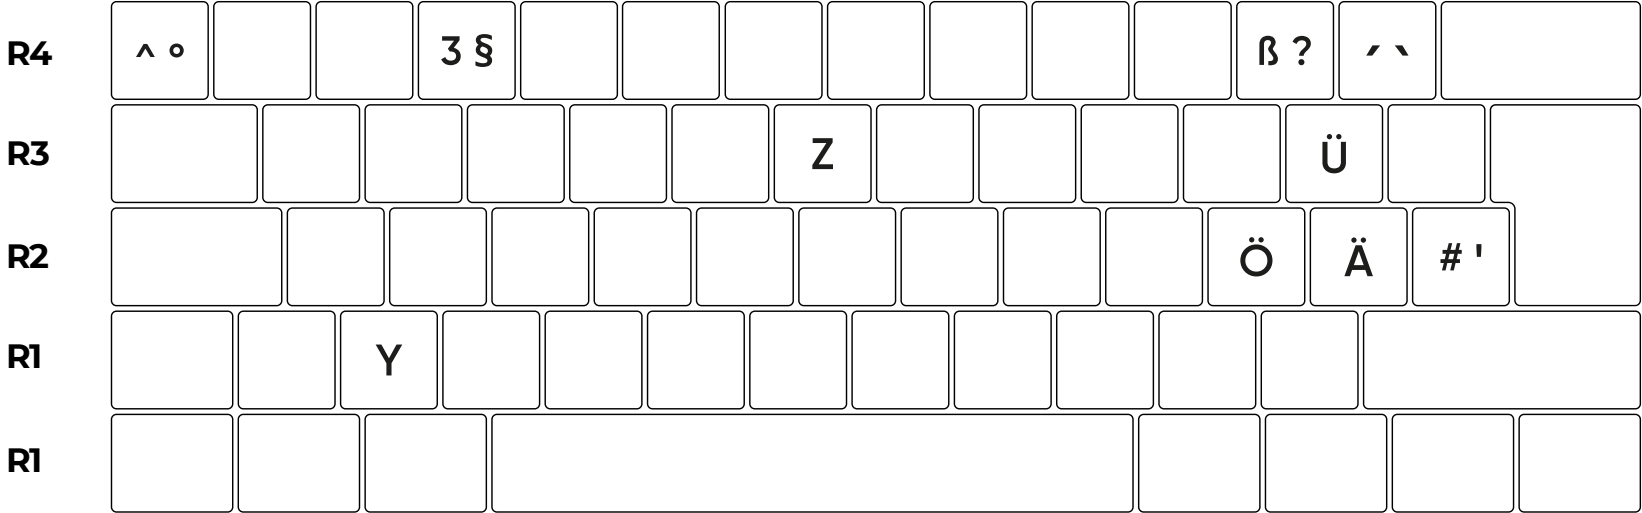

German to Spanish