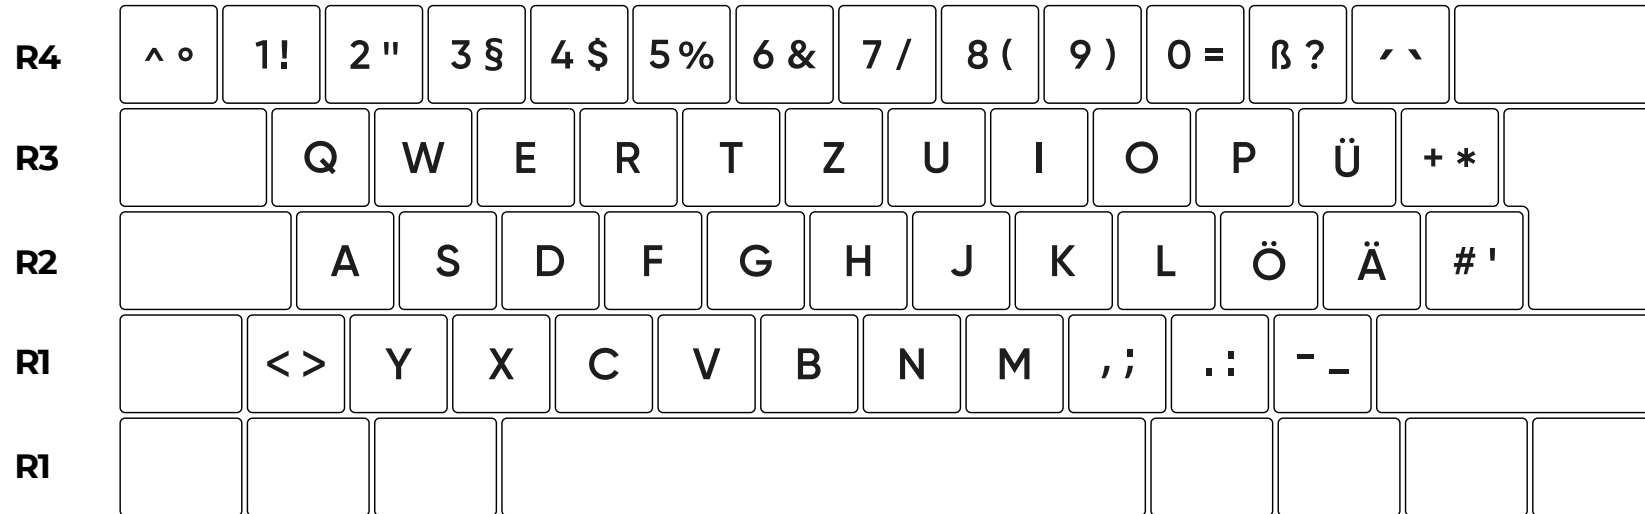

 DARK PROJECT

LAYOUT GUIDE

Here to help you set your language layout.

German Layout

This is the default layout for ISO keyboards.

Use the included puller to remove keycaps.

German to English (USA)

German to English (UK)