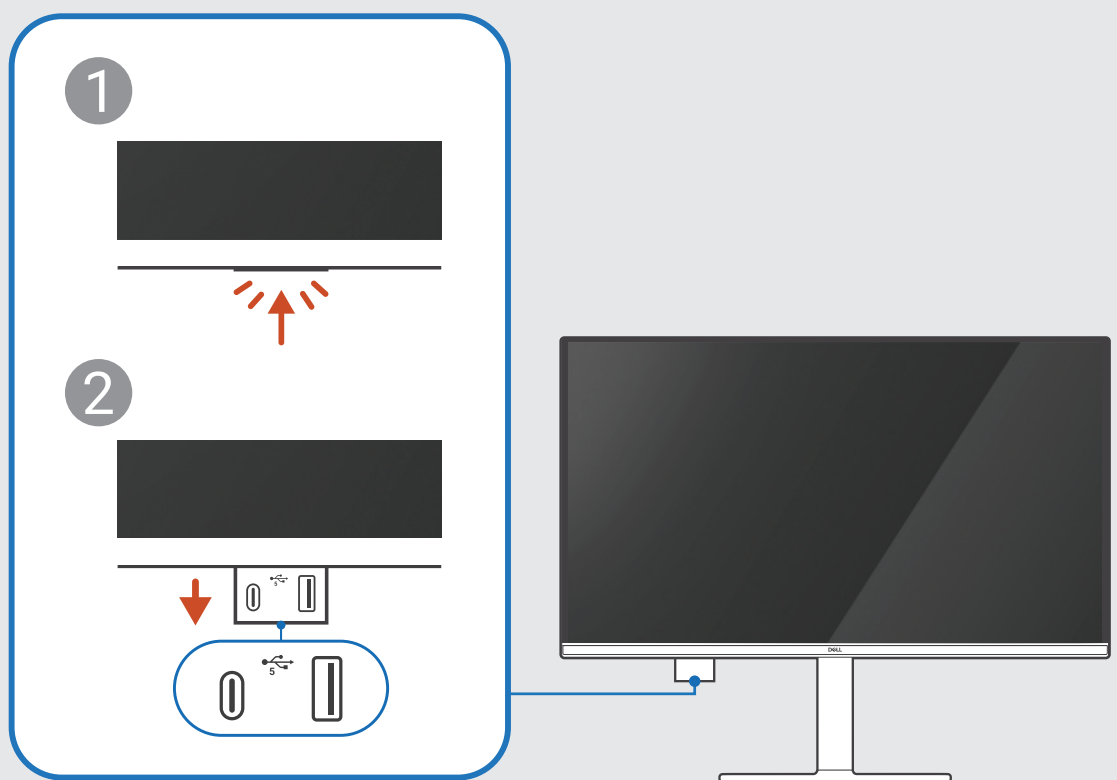

Dell 27 Plus QHD USB-C-monitor

S2725DC

Snelstartgids

1

2

1

1

2